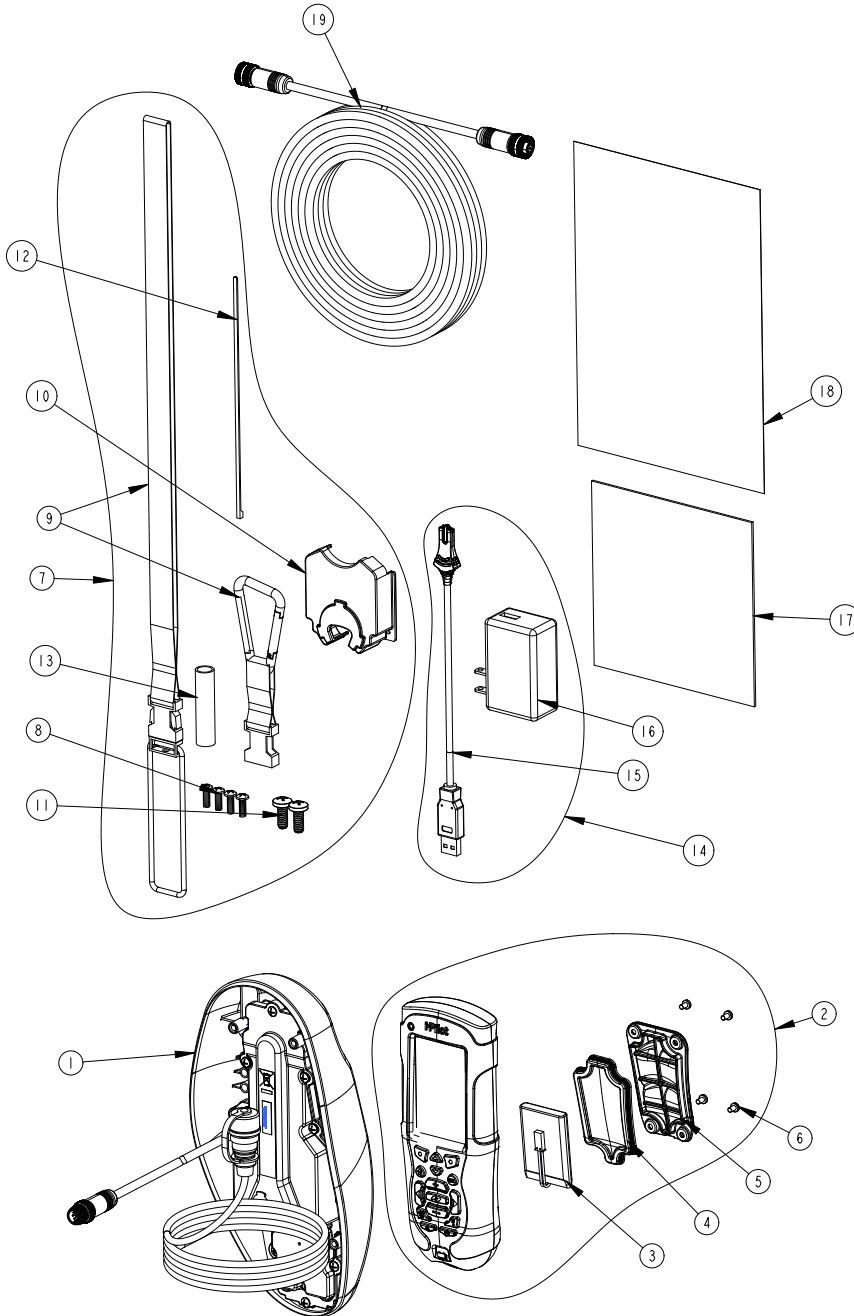

PARTS LIST VIEW POWERDRIVE V2 & RIPTIDE SP

ITEM #	PART NUMBER	DESCRIPTION	QTY
POWERDRIVE V2			
1	2990282	HEAD ASSY, V2, IP2	1
2	2994180	REMOTE ASSY, i-PILOT LINK	1
3	2370712	BATTERY, LIPO PACK	1
4	2374637	O-RING, BATTERY SEAL	1
5	2376421	DOOR, BATTERY	1
6	2383442	SCREW-3MM X .5 PPH MACHINE	4
7	2994908	BAG ASSY, i-PILOT LINK, V2	1
8	2372100	SCREW-#8-18 X 5/8 THD* (SS	4
9	2370817	LANYARD,RMT w/CARABINER	1
10	2376716	PLUG, STRAIN RELIEF V2/SP	1
11	2332104	SCREW-1/4-20 X 5/8 S/S	2
12	2376312	TIE WRAP,BLACK,UV RESIST. NYLON	5
13	2375403	HEATSHRK .375X2 ADHV LINED	4
14	2994909	BAG ASSY, i-PILOT LINK, POWER	1
15	2373241	CABLE, USB REMOTE CHARGER	1
16	2375900	ADAPTER, USB POWER PORT	1
17	2377156	MANUAL-CD, i-PILOT LINK	1
18	2377155	MANUAL QCK REF, i-PILOT LINK	1
19	490389-1	CABLE, ETH (M12-M-M12-F, 30'	1
RIPTIDE SP			
1	2990283	HEAD ASSY, SP, IP2	1
2	2994180	REMOTE ASSY, i-PILOT LINK	1
3	2370712	BATTERY, LIPO PACK	1
4	2374637	O-RING, BATTERY SEAL	1
5	2376421	DOOR, BATTERY	1
6	2383442	SCREW-3MM X .5 PPH MACHINE	4
7	2994908	BAG ASSY, i-PILOT LINK, V2	1
8	2372100	SCREW-#8-18 X 5/8 THD* (SS	4
9	2370817	LANYARD,RMT w/CARABINER	1
10	2376716	PLUG, STRAIN RELIEF V2/SP	1
11	2332104	SCREW-1/4-20 X 5/8 S/S	2
12	2376312	TIE WRAP,BLACK,UV RESIST. NYLON	5
13	2375403	HEATSHRK .375X2 ADHV LINED	4
14	2994909	BAG ASSY, i-PILOT LINK,POWER	1
15	2373241	CABLE, USB REMOTE CHARGER	1
16	2375900	ADAPTER, USB POWER PORT	1
17	2377156	MANUAL-CD, i-PILOT LINK	1
18	2377155	MANUAL QCK REF, i-PILOT LINK	1
19	490389-1	CABLE, ETH (M12-M-M12-F, 30'	1