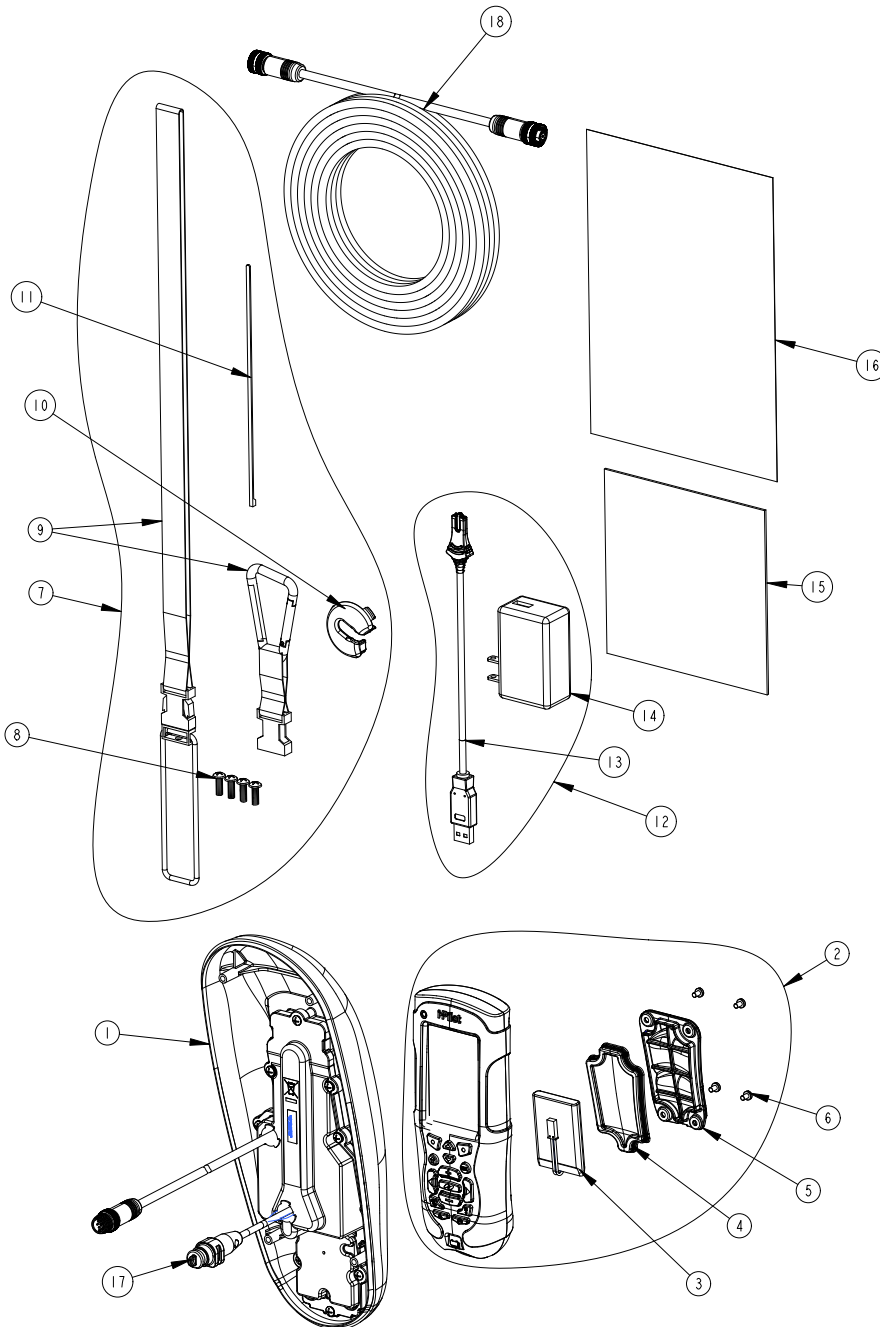

## PARTS LIST VIEW TERROVA & RIPTIDE ST

ITEM #	PART NUMBER	DESCRIPTION	QTY
<b>TERROVA</b>			
1	2990280	HEAD ASSY,TERROVA, IP2	1
2	2994180	REMOTE ASSY, i-PILOT LINK	1
3	2370712	BATTERY, LIPO PACK	1
4	2374637	O-RING, BATTERY SEAL	1
5	2376421	DOOR, BATTERY	1
6	2383442	SCREW-3MM X .5 PPH MACHINE	4
7	2994907	BAG ASSY, i-PILOT LINK,TRRV	1
8	2372100	SCREW-#8-18 X 5/8 THD* (SS	4
9	2370817	LANYARD,RMT w/CARABINER	1
10	2224704	INSERT-PLUG, BLK, i-PILOT LINK	1
11	2376312	TIE WRAP,BLACK,UV RESIST. NYLON	5
12	2994909	BAG ASSY, i-PILOT LINK, POWER	1
13	2373241	CABLE, USB REMOTE CHARGER	1
14	2375900	ADAPTER, USB POWER PORT	1
15	2377156	MANUAL-CD, i-PILOT LINK	1
16	2377155	MANUAL QCK REF, i-PILOT LINK	1
17	2320203	CAP-DUST,CONNECTOR,FEMALE	1
18	490389-1	CABLE, ETH (M12-M-M12-F, 30'	1
<b>RIPTIDE ST</b>			
1	2990281	HEAD ASSY, ST, IP2	1
2	2994180	REMOTE ASSY, i-PILOT LINK	1
3	2370712	BATTERY, LIPO PACK	1
4	2374637	O-RING, BATTERY SEAL	1
5	2376421	DOOR, BATTERY	1
6	2383442	SCREW-3MM X .5 PPH MACHINE	4
7	2994907	BAG ASSY, i-PILOT LINK,TRRV	1
8	2372100	SCREW-#8-18 X 5/8 THD* (SS	4
9	2370817	LANYARD,RMT w/CARABINER	1
10	2224704	INSERT-PLUG, BLK, i-PILOT LINK	1
11	2376312	TIE WRAP,BLACK,UV RESIST. NYLON	5
12	2994909	BAG ASSY, i-PILOT LINK, POWER	1
13	2373241	CABLE, USB REMOTE CHARGER	1
14	2375900	ADAPTER, USB POWER PORT	1
15	2377156	MANUAL-CD, i-PILOT LINK	1
16	2377155	MANUAL QCK REF, i-PILOT LINK	1
17	2320203	CAP-DUST,CONNECTOR,FEMALE	1
18	490389-1	CABLE, ETH (M12-M-M12-F, 30'	1